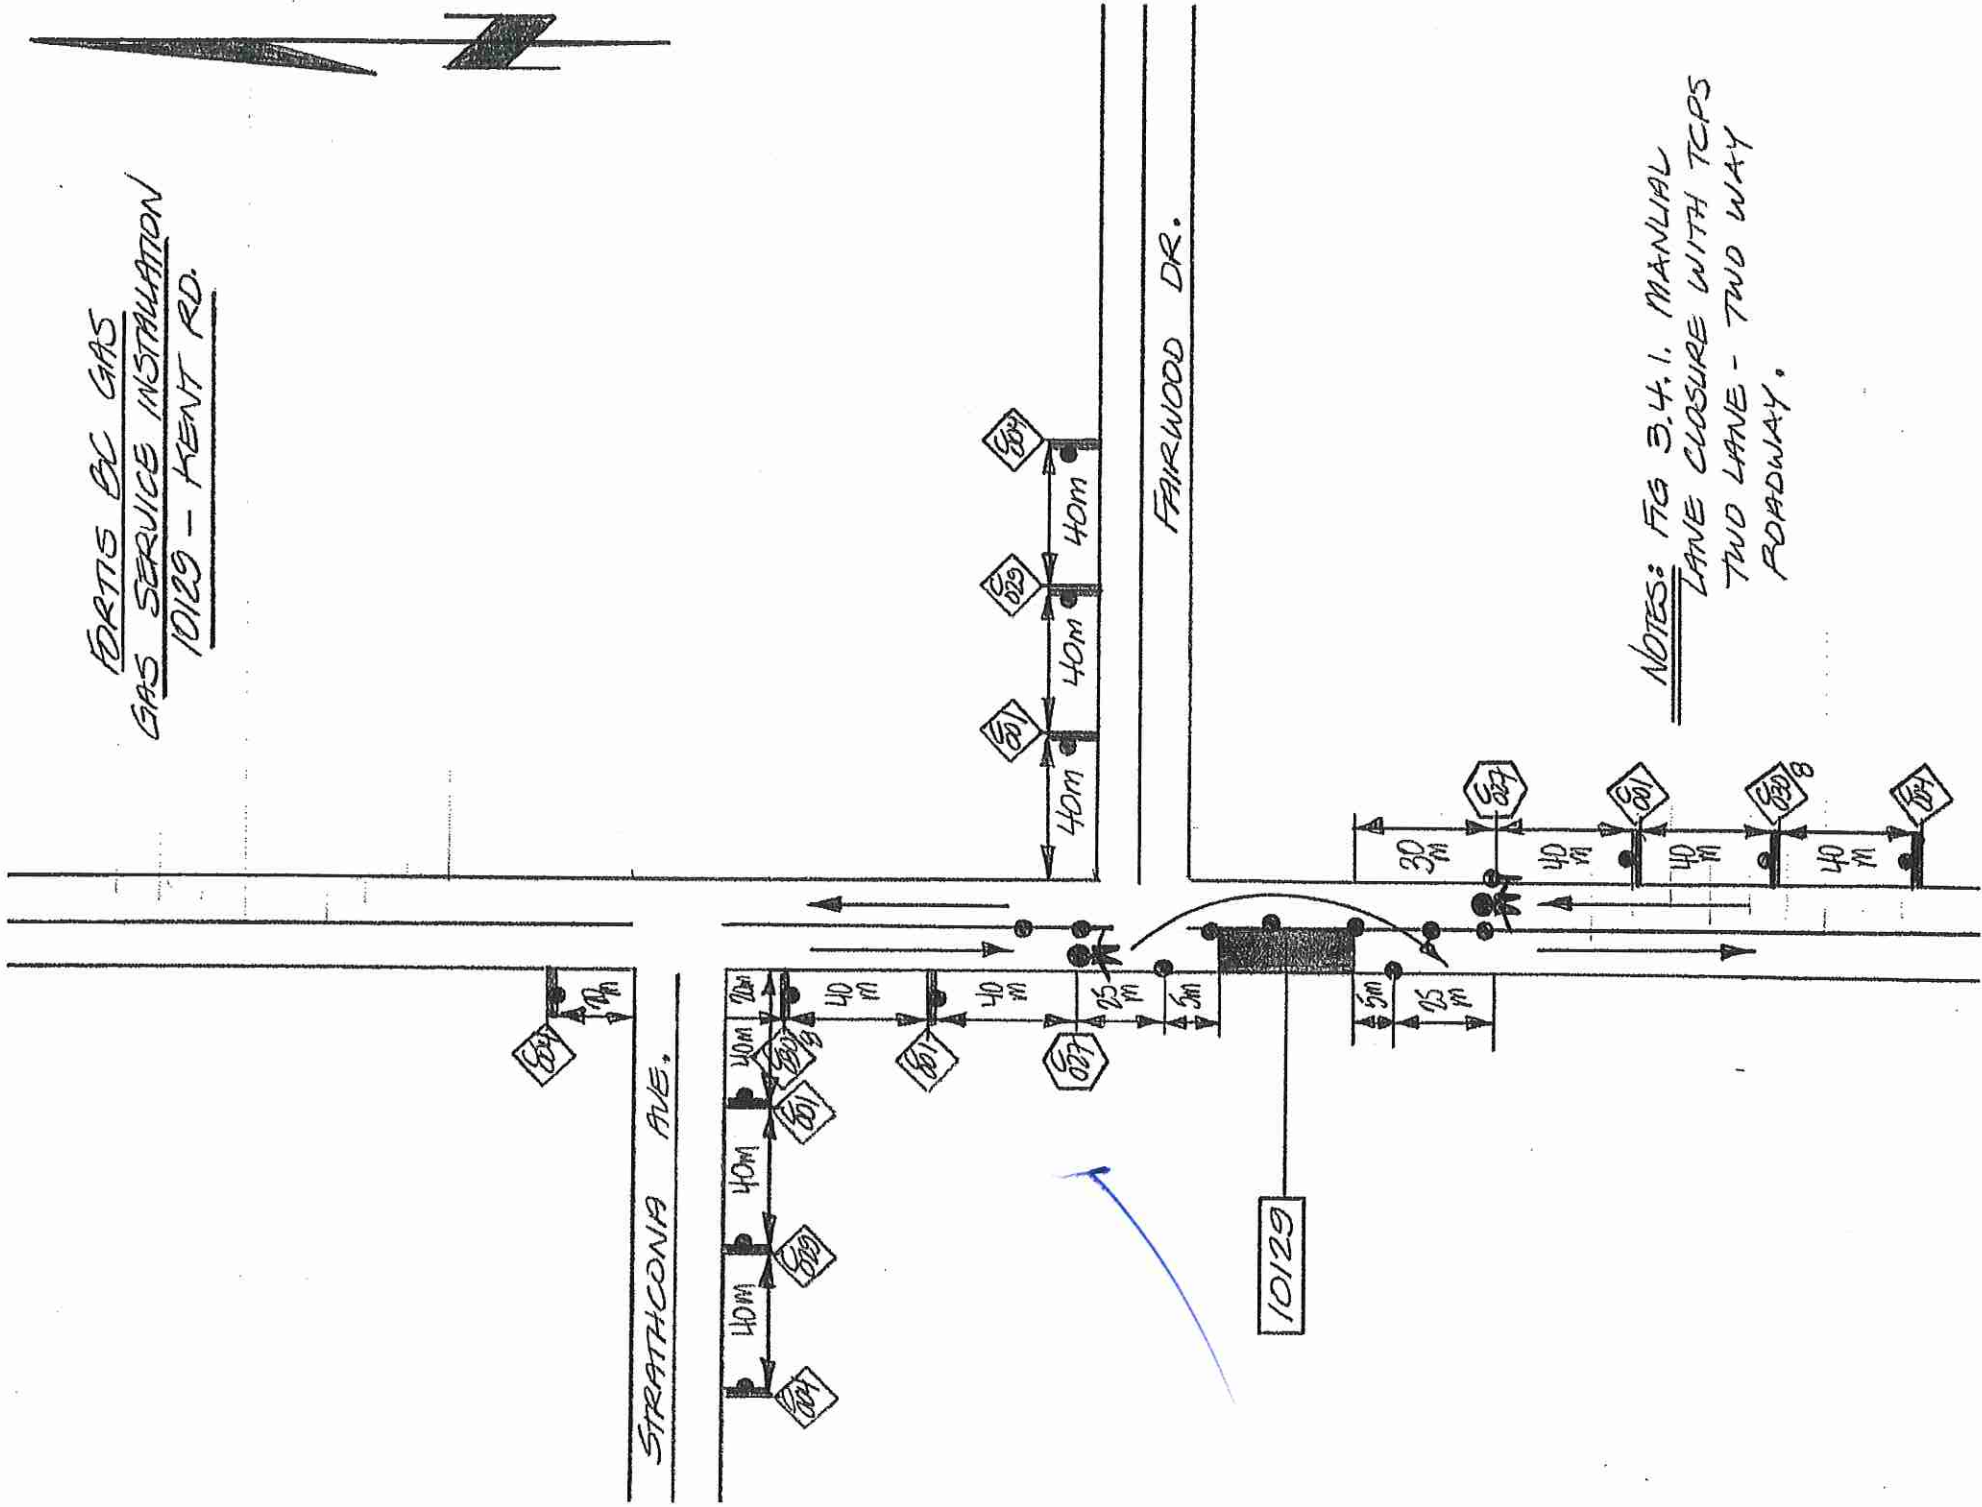

4110280891

Nearest Intersection: Fairwood Dr and Kent Rd.
Distance from lot to intersection is 51 meters (44 degrees North of East).
View Scale: 1:1000

10129 Kent Rd, Chilliwack		
Order #: 30958076	Prem #: 10078160	City Limits: Chilliwack
X: 1296431270.00	Y: 471799636.00	2017/10/26

FORTIS BC GAS
GAS SERVICE INSTALLATION
10129 - KENT RD.

NOTES: FIG 3.4.1. MANUAL
LANE CLOSURE WITH TCPS
TWO LANE - TWO WAY
ROADWAY.

STRATHCONA AVE.

FAIRWOOD DR.

10129